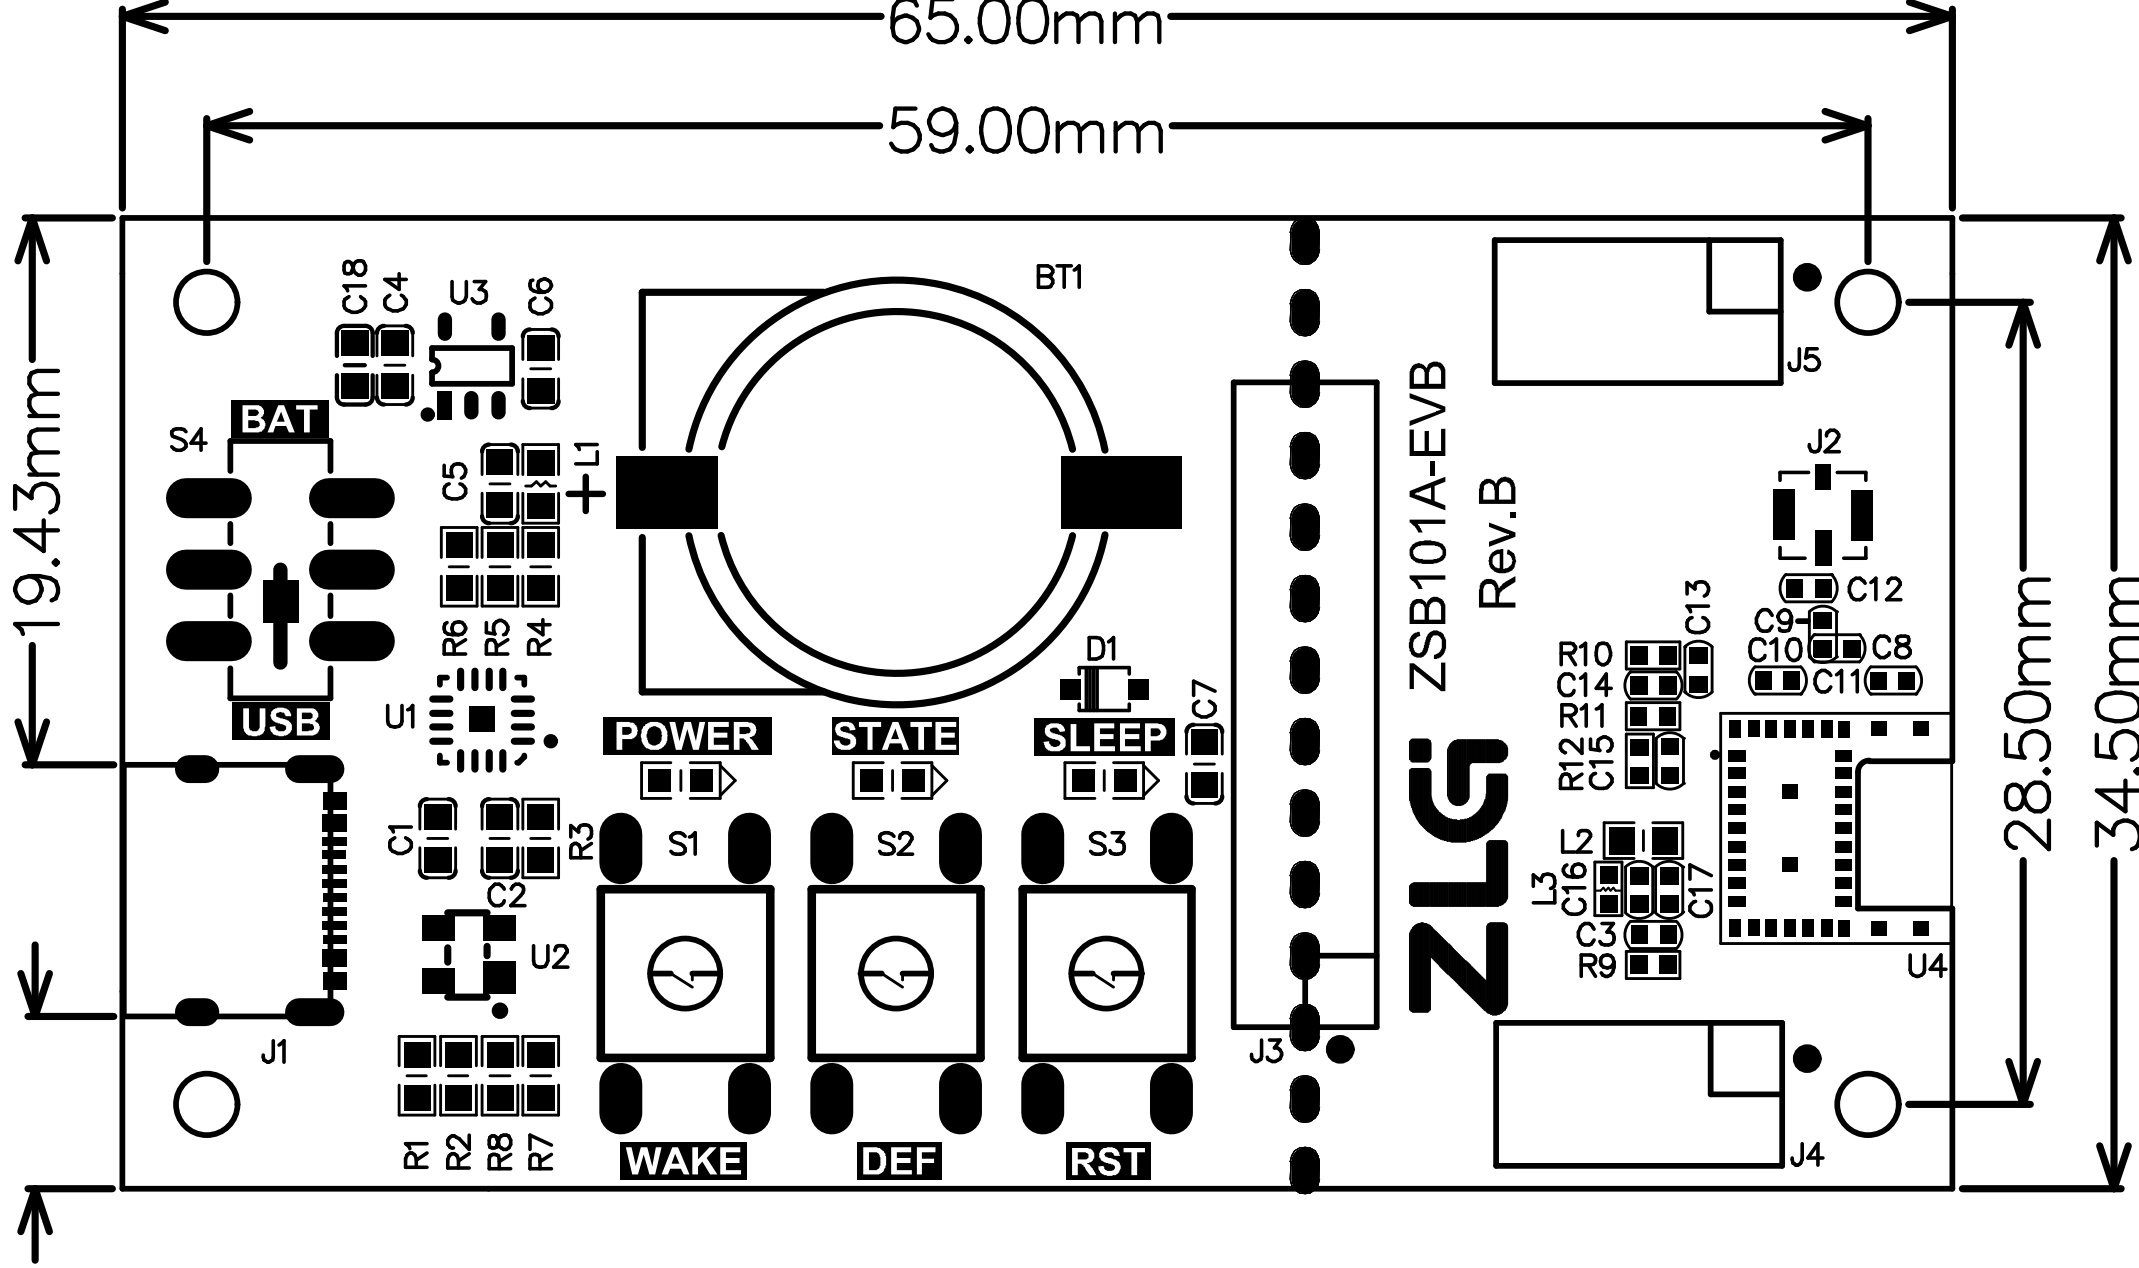

6.13mm

19.43mm

65.00mm

59.00mm

ZLG
ZSB101A-EVB
Rev.B

WAKE

DEF

RST